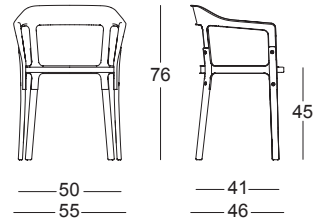

Sedia con braccioli.

Struttura in lamiera di acciaio verniciato in resina epossidica. Gambe e sedile in massello di faggio naturale o verniciato.

- red 5083 (frame)
- beech painted red (seat and legs)

- white 5108 (frame)
- beech painted white (seat and legs)

- white 5108 (frame)
- natural beech 7011 (seat and legs)

- black 5140 (frame)
- beech painted black (seat and legs)

Steelwood Shelving System

Shelving system.

Frame (uprights and crosspieces) in solid beech, natural or painted.