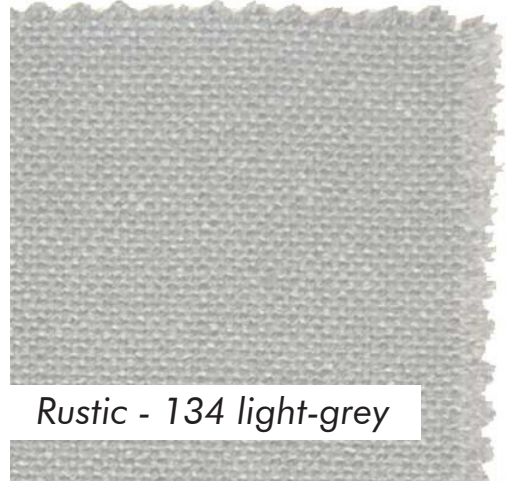

Bruunmunch Stoffvarianten

Sheepy

Sheepy - 316 charcoal

Sheepy - 314 grey

Sheepy - 312 light-grey

Rustic

Rusitc - 136 grey

Rustic - 134 light-grey

Rustic - 132 base