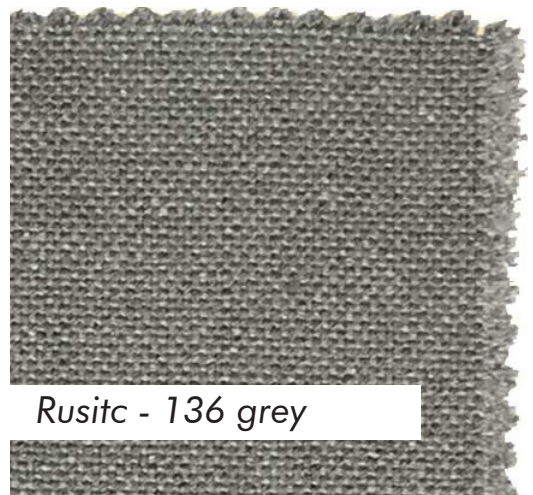

Bruunmunch Stoffvarianten

Sheepy

Sheepy - 316 charcoal

Sheepy - 314 grey

Sheepy - 312 light-grey

Rustic

Rusitc - 136 grey

Rustic - 134 light-grey

Rustic - 132 base