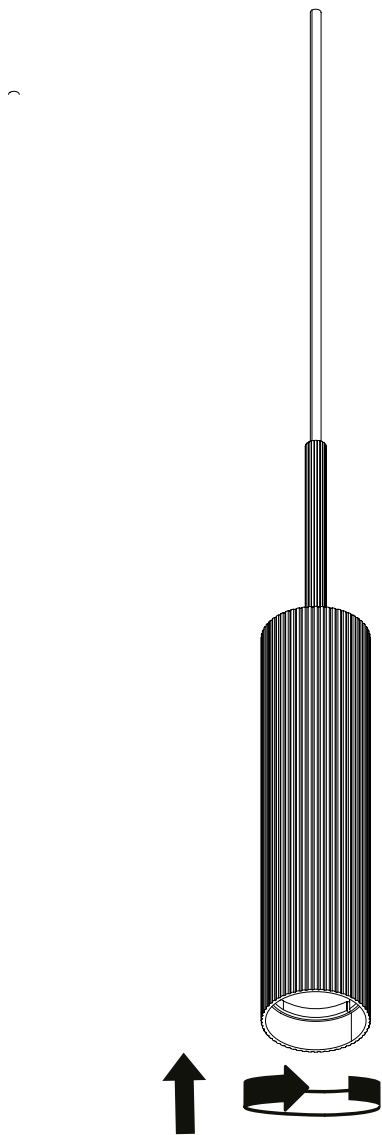

Please follow these instructions carefully to ensure the
safe and correct installation of your new lamp.

感谢您购买由 *Krøyer-Sætter-Lassen* 设计的 TUBULAIRE
PENDANT 吊灯, 希望您会喜欢此产品, 并依照这份说明
以确保正确安装产品。

为了您的安全, 在使用产品之前, 请您仔细阅读本产品说
明书。

回收处理方式

此产品使用寿命结束时,将此灯丢弃在正确的垃圾箱或回收站。请勿作为生活垃圾丢弃。查询您的地方当局所提供有关如何处置它的方式及更多信息。
2005年欧盟废弃电子电机设备指令(WEEE)鼓励回收该物品。

Important Information

Due to the wide diversity of wall or partition types, we cannot provide you with suitable attachment fixtures. To determine which attachment fixtures to use, you will need to identify the type of wall to which you will be fixing this product.
Here are some examples of attachment fixtures recommended for:

"Molly" plug

Technical Specification

Tubulaire pendant CE
Socket GU10 Max 35 W
Bulb not included

Tubulaire pendant small US
Socket GU10 Max 35 W
Bulb not included

1

Canpy installation

1a

US version only

1

Bulb installation

2