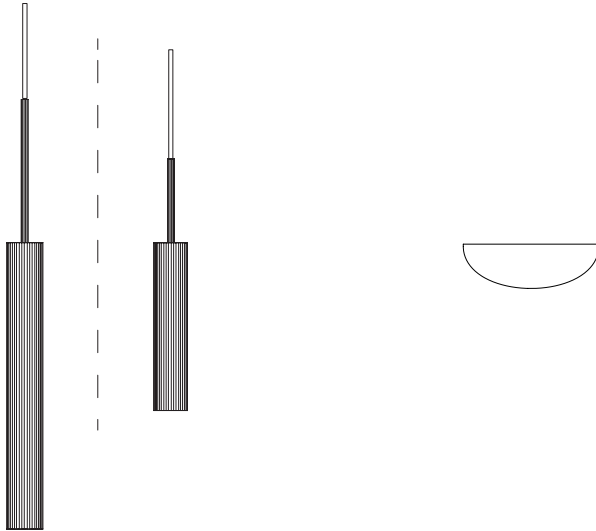

Component Overview

Note

Contact a qualified electrician if you experience any issues during installation. The external cable cannot be replaced. If damaged, it must be replaced only by the manufacturer, their service agent or another qualified individual.

注意事项

如果您在安装过程中遇到任何问题, 请联系专业的电工。
此灯具的电源线不能替换; 如有损坏, 请联系制造商、服务代理或由专业的电工替换。